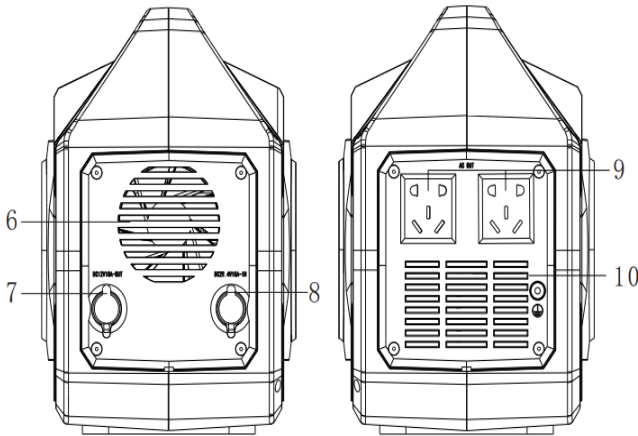

BT-1000-A Specifications

Technical Specifications

Battery Capacity	1028Wh (25.2V, 40.8Ah)
Battery Type	Li-Ion (1000 Cycles at 70% D.O.D)
Charging Time	5 - 6 hours
Charging Type	AC Charging (DC29.4V9A); Solar Charging (Voltage 36V); Car Charging
AC Output	AC220V/50Hz or AC110V/60Hz (Pure Sine Wave)
Output Power	Rated Power 1000W; Peak Power 2000W
DC Output	DC12V10A (Two Core Aviation Connector) QC 3.0 (5V2A 9V~12V1.5A) x 4
Product Dimensions	352mm x 187mm x 260mm
Product Weight	10.2 kg

BT-1500-A Specifications

Technical Specifications

Battery Capacity	1461Wh (25.2V, 58Ah)
Battery Type	Li-Ion (1000 Cycles at 70% D.O.D)
Charging Time	7 - 8 hours
Charging Type	AC Charging (DC29.4V9A); Solar Charging (Voltage 36V); Car Charging
AC Output	AC220V/50Hz or AC110V/60Hz (Pure Sine Wave)
Output Power	Rated Power 1500W; Peak Power 3000W
DC Output	DC12V10A (Two Core Aviation Connector) QC 3.0 (5V2A 9V~12V1.5A) x 4
Product Dimensions	352mm x 187mm x 260mm
Product Weight	11.6 kg

BT Series AC and DC Ports

- ① Power Switch
- ② DC Switch
- ③ AC Switch
- ④ LCD Display Screen
- ⑤ USB Output Port
- ⑥ Cooling Fan Outlet
- ⑦ DC Output 16MF Two Core Aviation Connector
- ⑧ DC Input 16MF Four Core Aviation Connector
- ⑨ AC Output Socket
- ⑩ Cooling Air Inlet