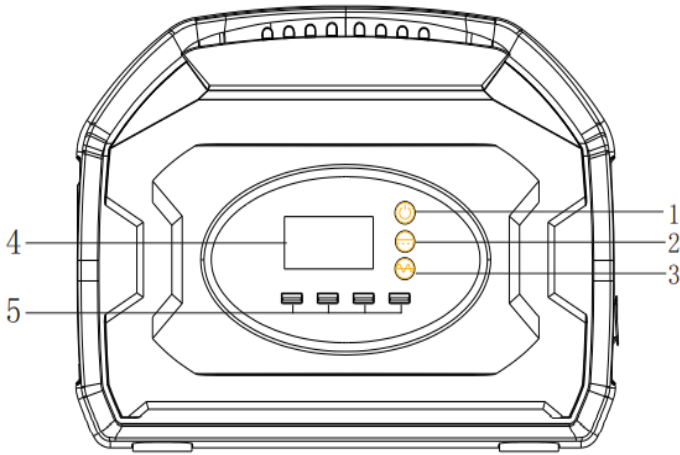

BT Series AC and DC Ports